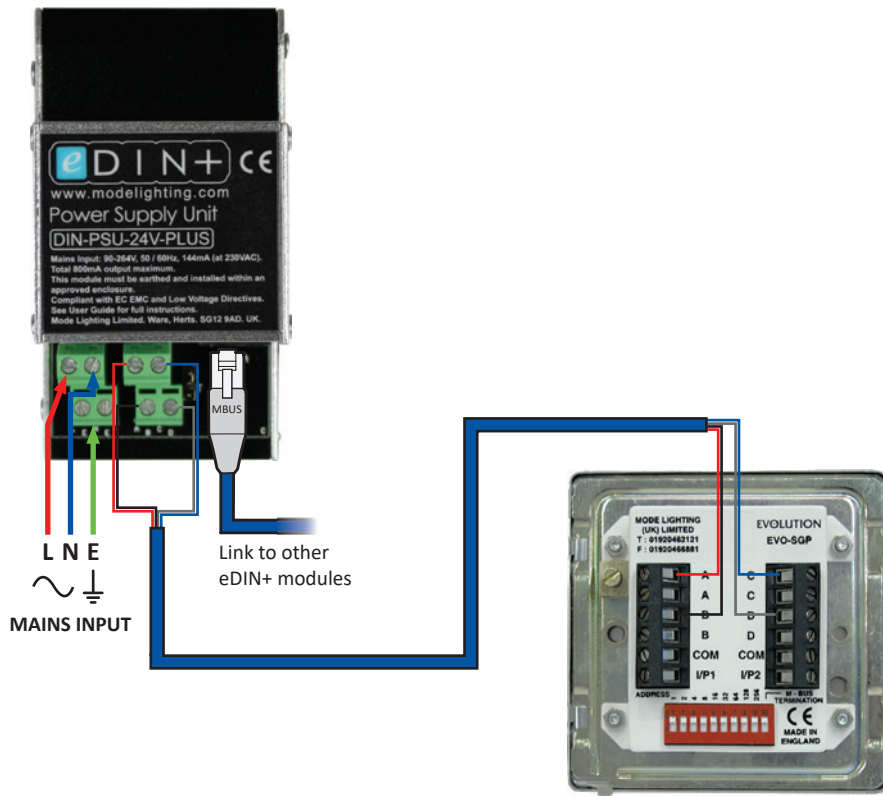

Power Supply Module

The Power Supply Module is an ultra compact DIN rail mounted unit with connections for a single M-BUS network via screw terminals and a patch lead socket.

The Power Supply Module provides up to 800mA, 24V DC. Additional Power Supply Modules can be added if required.

Key Features

- » 24V SELV compliant Power Supply.
- » 800mA Power Supply for M-BUS network.
- » M-BUS network connection via screw terminals for M-BUS control devices and a socket for fast connection to other modules via an M-BUS patch lead.
- » The modules provide a flexible solution for bespoke panel design to suit any application and installation constraints.
- » Compact 3M width DIN rail mounting module.
- » 2 year warranty.

System Architecture

Technical Data

Power	
Mains Supply	<ul style="list-style-type: none"> » 230V AC +/- 10% 50/60Hz, single phase » Locally isolated via 2A MCB maximum » No current draw from M-BUS
Connections & Cable Specifications	
Control Input	» M-BUS
M-BUS Current Consumption	» N/A
M-BUS Current Output	» 800mA
Mechanical	
Material	» Extruded aluminium case
Standards	» EN55015, EN61547, EN61000-3-2, EN61000-3-3, EN60669-2-1
Dimensions	» 100mm High x 56mm Wide x 64mm Deep
Weight	» 0.35kgs
Module Size for DIN Enclosure	» 3 Module (3M)