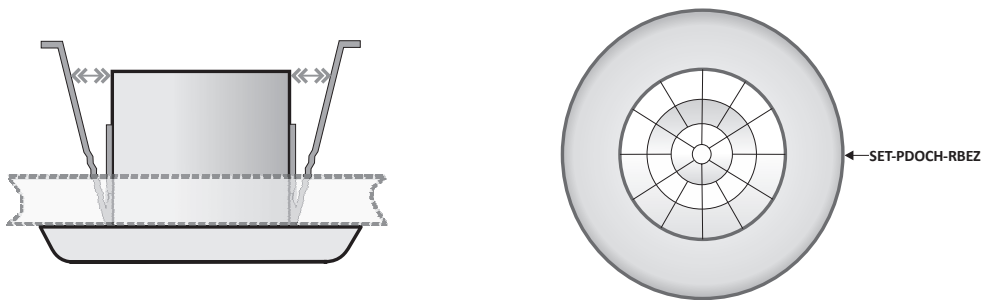

SET-PDOCH-RBEZ

Round Bezel

set square
energy saving controls

Key Features

- » Round Bezel for SET-PDOCH, SET-DOL and SET-ALD5.
- » Mode Lighting products are guaranteed for two years.

The SET-PDOCH-RBEZ is a round bezel, for use with the SET-PDOCH, SET-PDOCH-L and SET-ALD5.

Installation

Figure 1. Square Bezel

Figure 2. Round Bezel

Assembly

Works With

Product Codes	Description
SET-PDOCH	» Occupancy Sensor
SET-DOL	» Occupancy and Light Level Sensor

Mode Lighting Limited. The Maltings, 63 High Street, Ware, Hertfordshire, SG12 9AD. United Kingdom.
 Tel: +44 (0) 1920 462121 | Fax: +44 (0) 1920 466881 | Email: sales@modelighting.com | www.modelighting.com