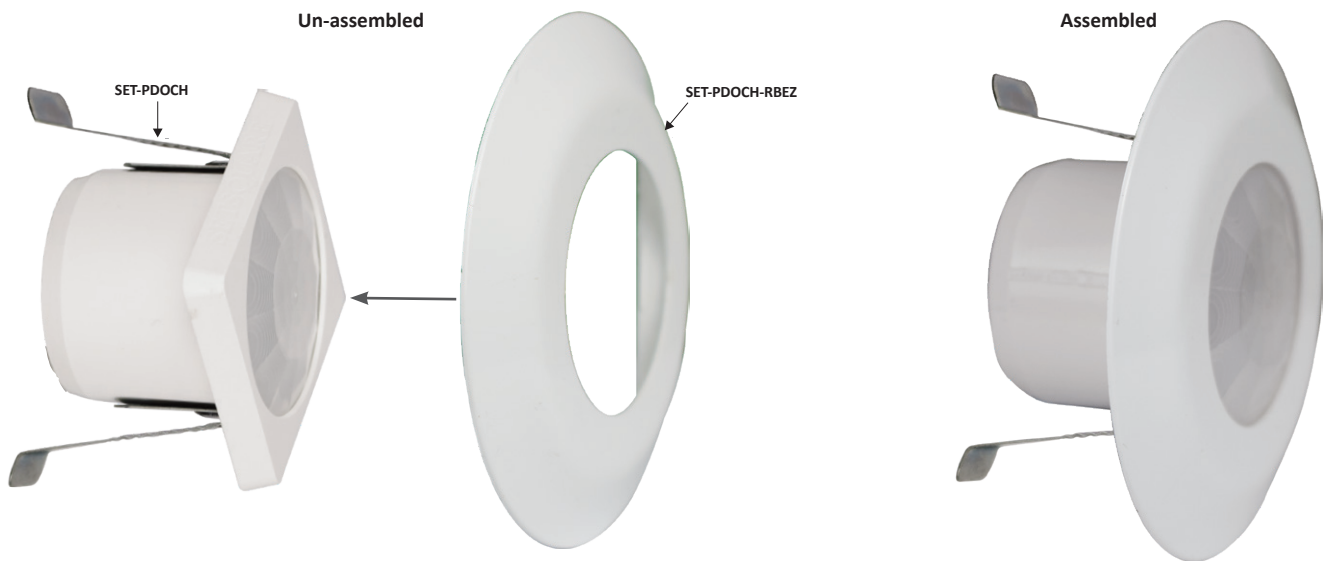

SET-PDOCH-RBEZ

Round Bezel

set square
energy saving controls

Key Features

- » Round Bezel for SET-PDOCH, SET-DOL and SET-ALD5.
- » Mode Lighting products are guaranteed for two years.

The SET-PDOCH-RBEZ is a round bezel, for use with the SET-PDOCH, SET-PDOCH-L and SET-ALD5.

Installation

Figure 1. Square Bezel

Figure 2. Round Bezel

Assembly

Works With

Product Codes	Description
SET-PDOCH	» Occupancy Sensor
SET-DOL	» Occupancy and Light Level Sensor

Mode Lighting Limited. The Maltings, 63 High Street, Ware, Hertfordshire, SG12 9AD. United Kingdom.
 Tel: +44 (0) 1920 462121 | Fax: +44 (0) 1920 466881 | Email: sales@modelighting.com | www.modelighting.com